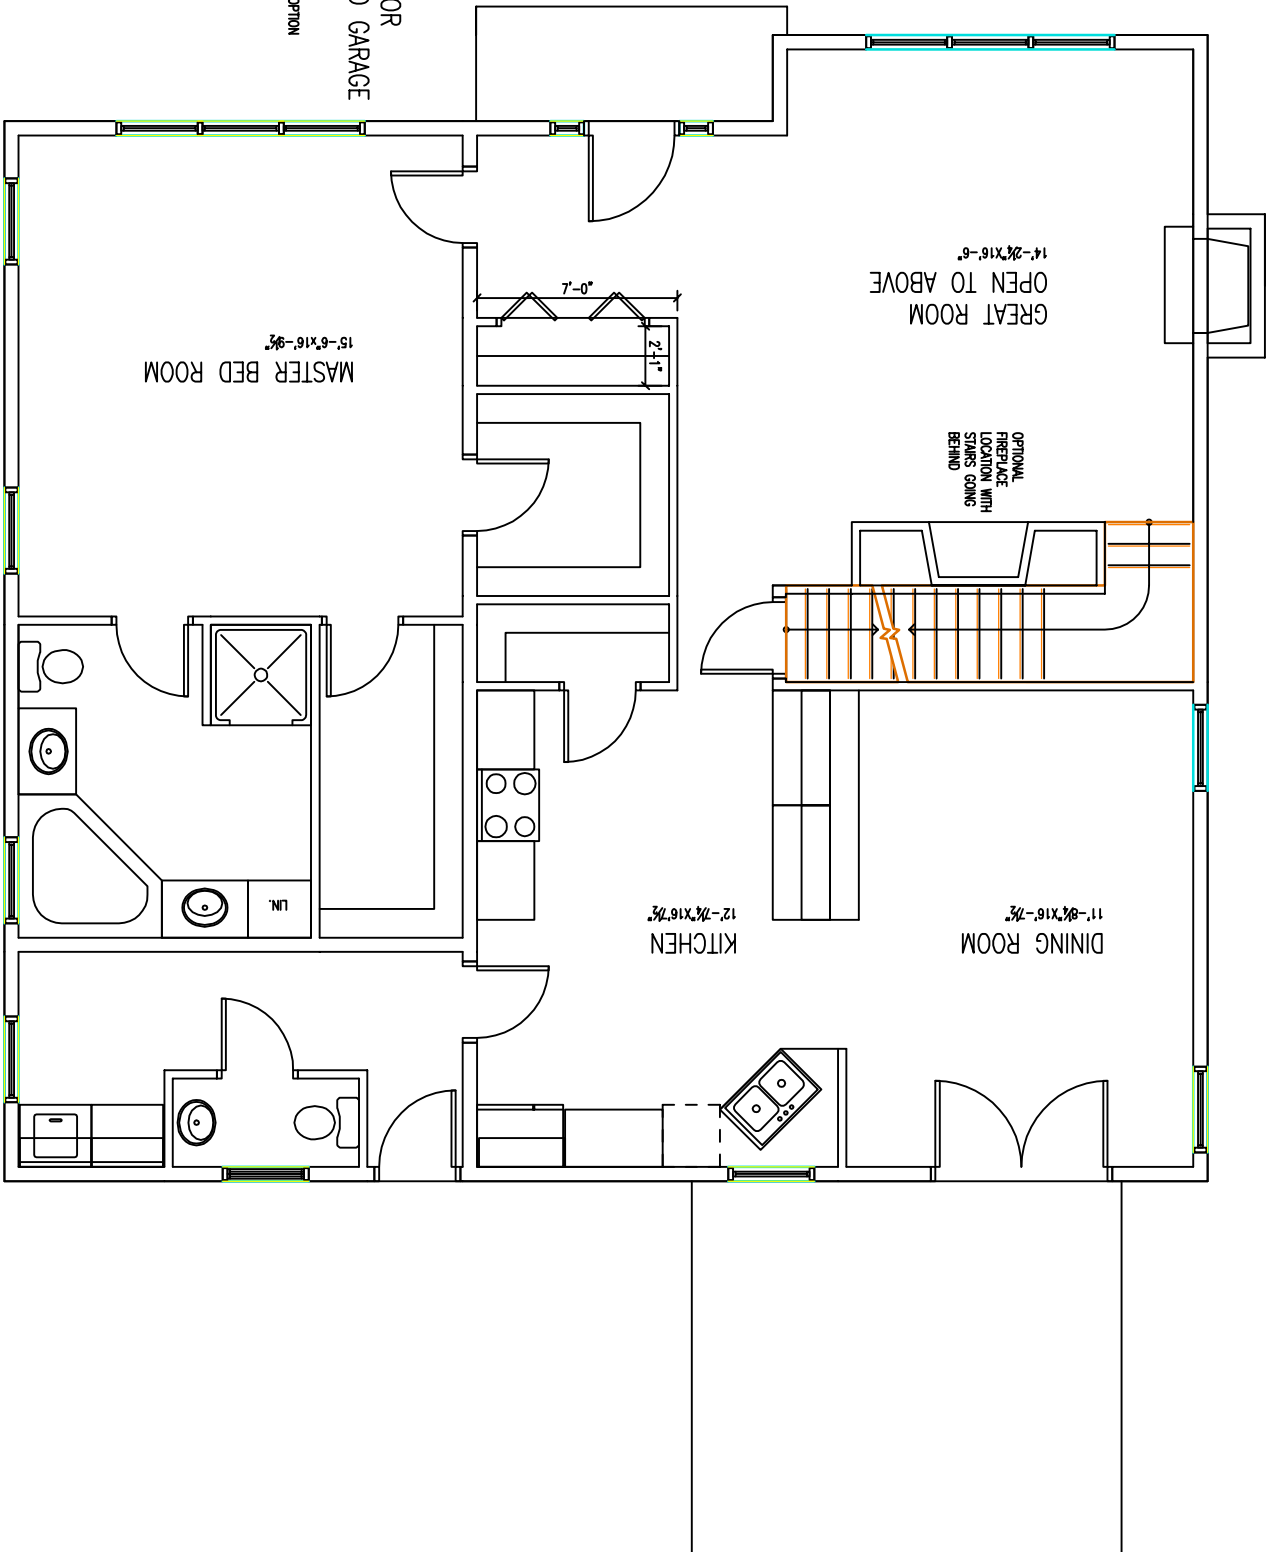

FIRST FLOOR
DETACHED GARAGE
SQ FT 1399
TOTAL SQ FT 2489
DETACHED GARAGE OPTION

THE ALBREA